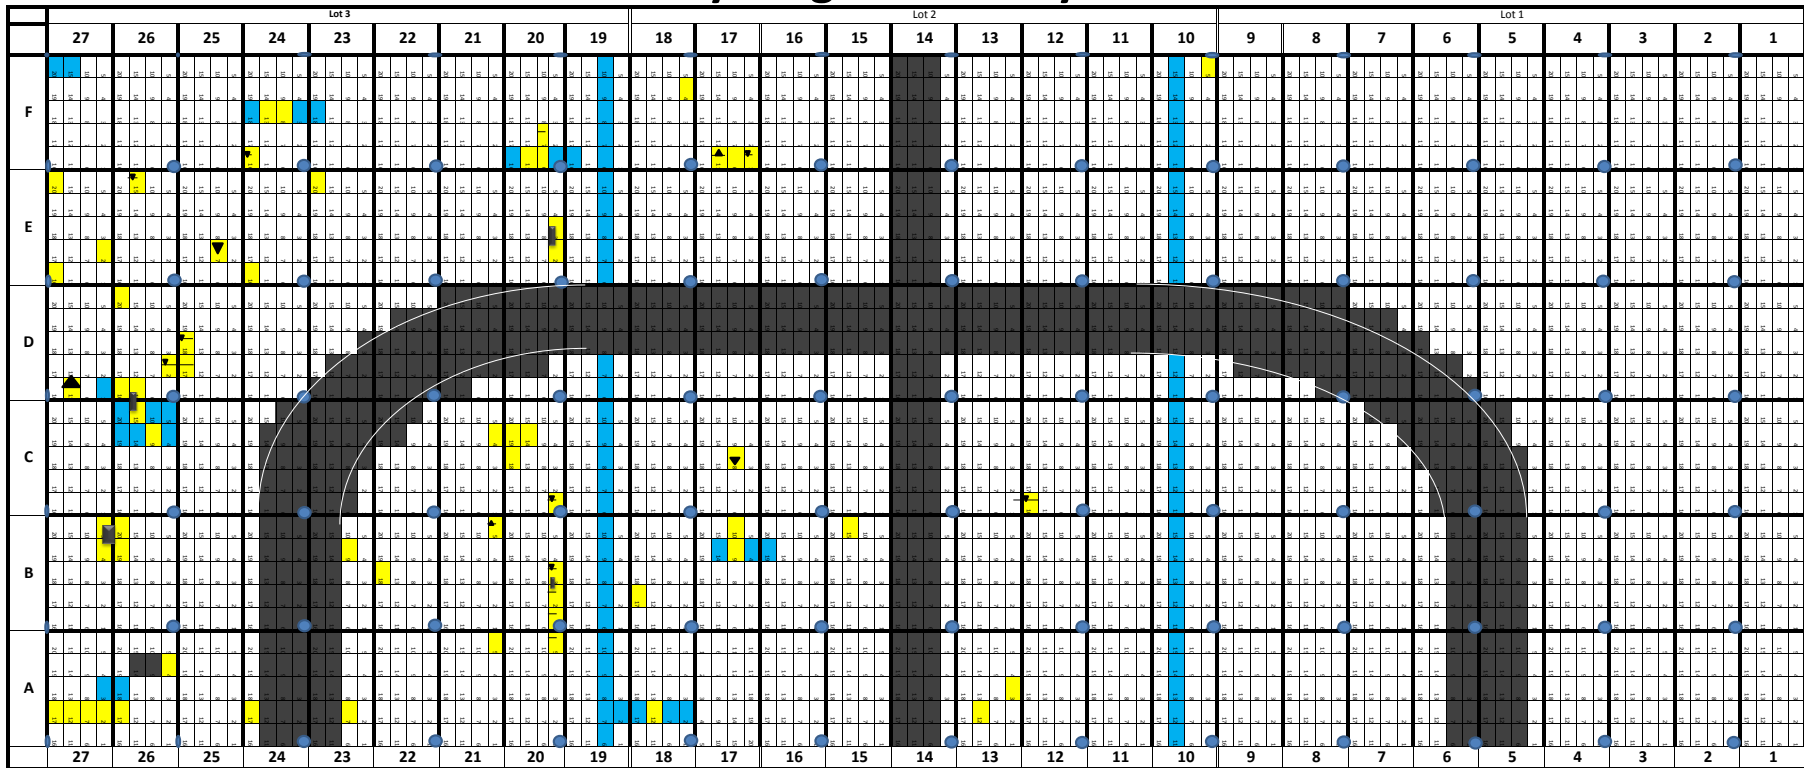

Rocky Ridge Cemetery 2013

WEST RIDGE ROAD